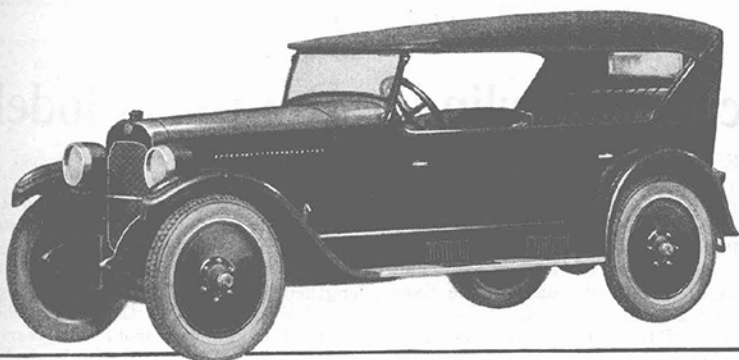

The first product of the new Chalmers organization — the New Series Chalmers Six—embodies, we believe, a greater advance than ever before registered in those splendid qualities which distinguish the six as a type.

The
**CHALMERS
SIX**